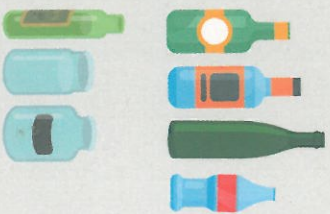

LANDFILL

GLASS

Glass bottles
Glass jars
Perfume and cosmetics
containers

ANY BAG
Without tops

Mondays

WASTE

Nappies, sanitary towels
Bandages, plasters
Coffee capsules
Cigarettes ends
Personal hygiene products
Laminated paper
Sweepings, ash
Animal excrement, cat litter
Items that cannot be
recycled